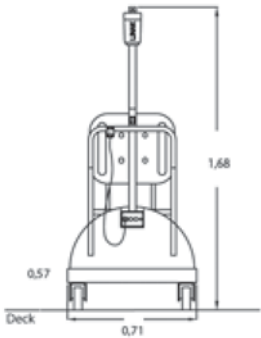

Technical Features:

Height	211 cm
Base Height	60 cm
Base Lenght	89 cm
Total Weight	385 Kg
Overall length:	
Extended	264 cm
Storage position	140 cm
Power	24 V DC
Battery life	30 cycles (approx.)
Lifting capacity	136 kg

Splash semi-portable lifting system for swimming facilities

New