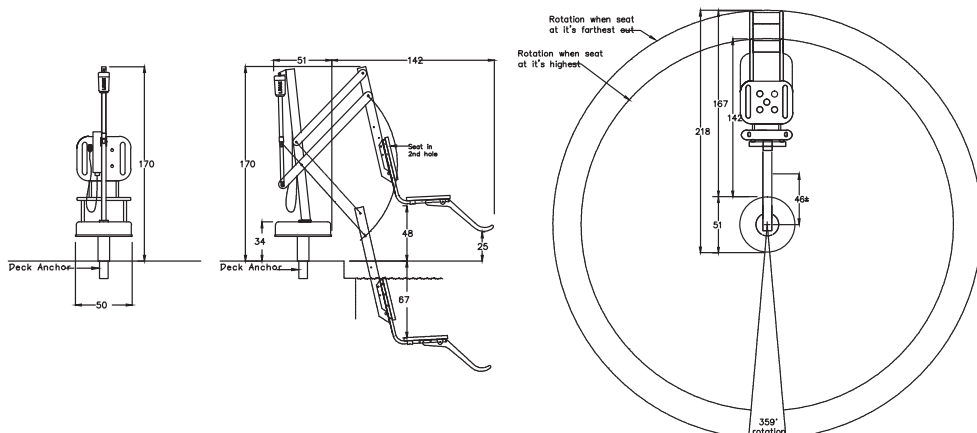

Алматы (7273)495-231
Ангарск (3955)60-70-56
Архангельск (8182)63-90-72
Астрахань (8512)99-46-04
Барнаул (3852)73-04-60
Белгород (4722)40-23-64
Благовещенск (4162)22-76-07
Брянск (4832)59-03-52
Владивосток (423)249-28-31
Владикавказ (8672)28-90-48
Владимир (4922)49-43-18
Волгоград (844)278-03-48
Вологда (8172)26-41-59
Воронеж (473)204-51-73
Екатеринбург (343)384-55-89

Иваново (4932)77-34-06
Ижевск (3412)26-03-58
Иркутск (395)279-98-46
Казань (843)206-01-48
Калининград (4012)72-03-81
Калуга (4842)92-23-67
Кемерово (3842)65-04-62
Киров (8332)68-02-04
Коломна (4966)23-41-49
Кострома (4942)77-07-48
Краснодар (861)203-40-90
Красноярск (391)204-63-61
Курск (4712)77-13-04
Курган (3522)50-90-47
Липецк (4742)52-20-81

Магнитогорск (3519)55-03-13
Москва (495)268-04-70
Мурманск (8152)59-64-93
Набережные Челны (8552)20-53-41
Нижний Новгород (831)429-08-12
Новокузнецк (3843)20-46-81
Ноябрьск (3496)41-32-12
Новосибирск (383)227-86-73
Омск (3812)21-46-40
Орел (4862)44-53-42
Оренбург (3532)37-68-04
Пенза (8412)22-31-16
Петрозаводск (8142)55-98-37
Псков (8112)59-10-37
Пермь (342)205-81-47

Ростов-на-Дону (863)308-18-15
Рязань (4912)46-61-64
Самара (846)206-03-16
Санкт-Петербург (812)309-46-40
Саратов (845)249-38-78
Севастополь (8692)22-31-93
Саранск (8342)22-96-24
Симферополь (3652)67-13-56
Смоленск (4812)29-41-54
Сочи (862)225-72-31
Ставрополь (8652)20-65-13
Сургут (3462)77-98-35
Сыктывкар (8212)25-95-17
Тамбов (4752)50-40-97
Тверь (4822)63-31-35