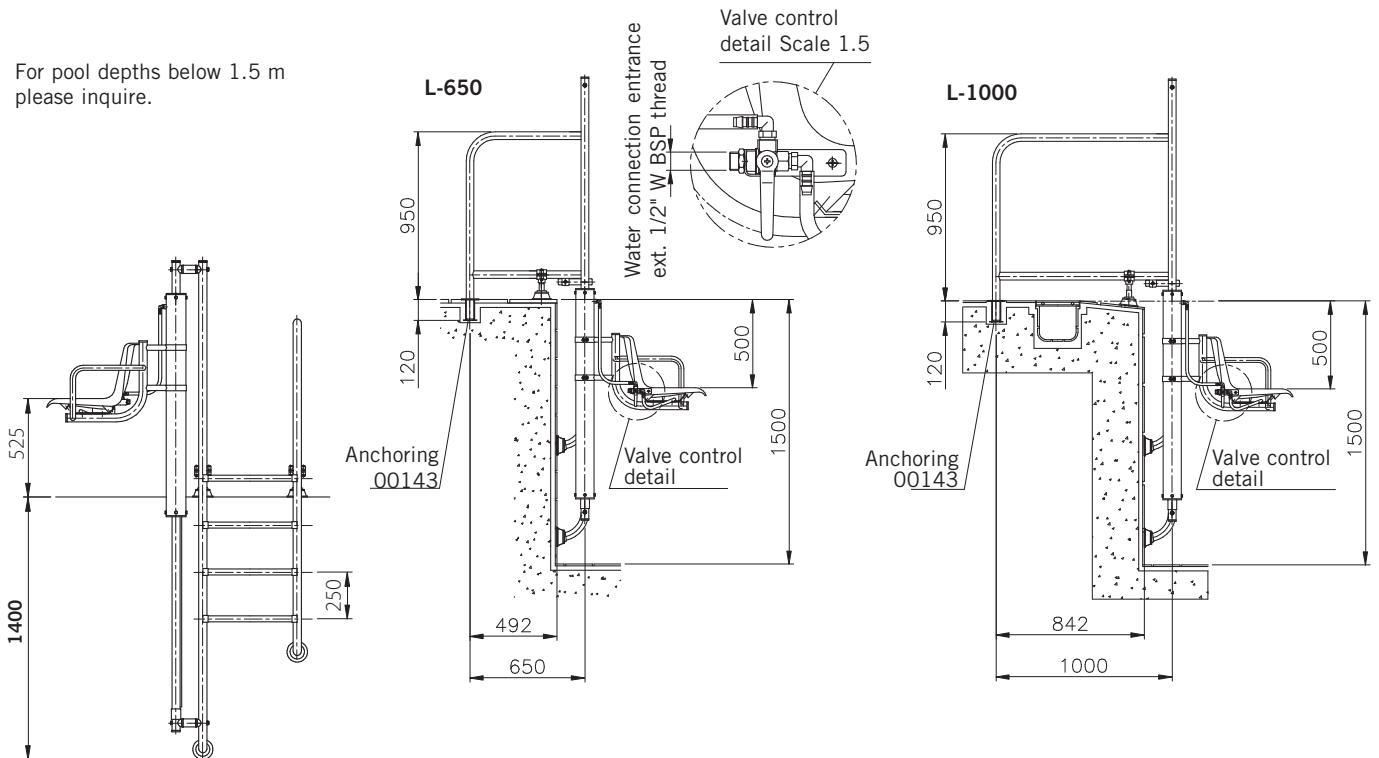

	Code	Standard Packaging	Standard Weight kg	Standard Volume m ³
Rails L-650	28619	1	18.7	0.253
Rails L-1000	28620	1	35.5	0.383
Cylinder	28621	1	13.8	0.042
Accessories	28622	1	18.3	0.178

INSTALLATION:

The external fixings are 2 metal anchoring fixtures (supplied with the unit) the 2 front connecting supports are adjustable allowing the height to be changed to adapt to different types of swimming pool surround.

POOL SURROUND EQUIPMENT

For pool depths below 1.5 m please inquire.

Valid for both models

Valid for both models

Lift	Rails	Cylinder	Components
L-650	28619	28621	28622
L-1000	28620		