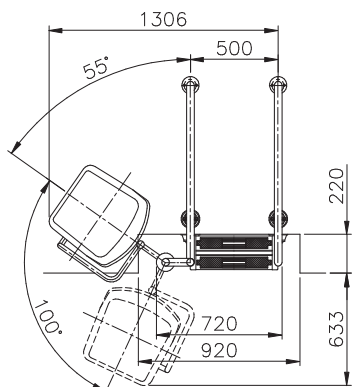

	Code	Standard Packaging	Standard Weight kg	Standard Volume m ³
Rails L-650	28619	1	18.7	0.253
Rails L-1000	28620	1	35.5	0.383
Cylinder	28621	1	13.8	0.042
Accessories	28622	1	18.3	0.178

INSTALLATION:

The external fixings are 2 metal anchoring fixtures (supplied with the unit) the 2 front connecting supports are adjustable allowing the height to be changed to adapt to different types of swimming pool surround.

POOL SURROUND EQUIPMENT

For pool depths below 1.5 m please inquire.

Valid for both models

Valid for both models

Lift	Rails	Cylinder	Components
L-650	28619	28621	28622
L-1000	28620		