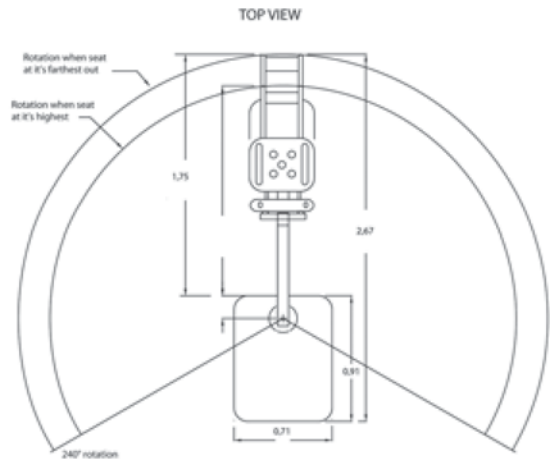

Technical Features:

Height	211 cm
Base Height	60 cm
Base Lenght	89 cm
Total Weight	385 Kg
Overall length:	
Extended	264 cm
Storage position	140 cm
Power	24 V DC
Battery life	30 cycles (approx.)
Lifting capacity	136 kg

Splash semi-portable lifting system for swimming facilities

New