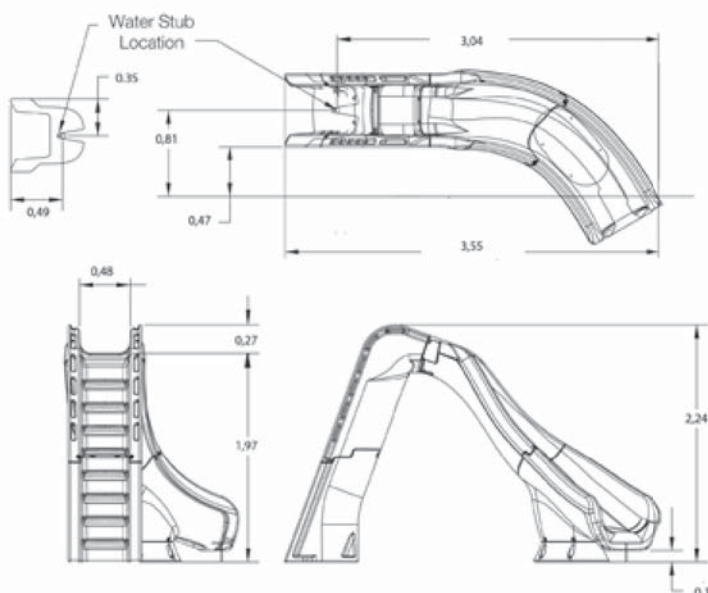

New

Model Typhoon

Rotomolded slides with handrails and an enclosed non-slip ladder that ensure a safety use. It is compatible with Salt Chlorinators system as it is indicated with a label " Salt Pool Approved". It is fitted with water inlet to make easy the scrolling down. Height of 2,10 metres. Colours available: Sandstone.

Code	Standard Packaging	Standard Weight kg	Standard Volume m³
52253	1	61	-

Colour available:

New

Model Cyclone

Rotomolded slides with handrails and an enclosed non-slip ladder that ensure a safety use. It is compatible with Salt Chlorinators system as it is indicated with a label " Salt Pool Approved". It is fitted with water inlet to make easy the scrolling down. Height of 1,20 metres. Colours available: Taupe.

Code	Standard Packaging	Standard Weight kg	Standard Volume m³
52254	1	115	-

Colour available: