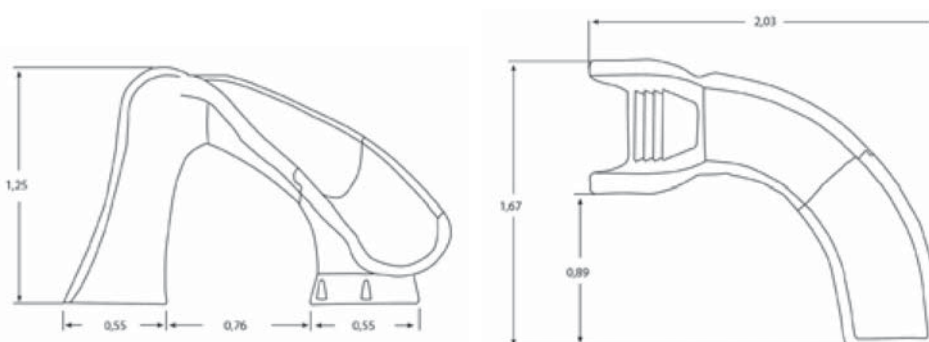

Code	Standard Packaging	Standard Weight kg	Standard Volume m ³
52253	1	61	-

Colour available:

New

Model Cyclone

Rotomolded slides with handrails and an enclosed non-slip ladder that ensure a safety use. It is compatible with Salt Chlorinators system as it is indicated with a label " Salt Pool Approved". It is fitted with water inlet to make easy the scrolling down. Height of 1,20 metres. Colours available: Taupe.

Code	Standard Packaging	Standard Weight kg	Standard Volume m ³
52254	1	115	-

Colour available:

Алматы (7273)495-231
Ангарск (3955)60-70-56
Архангельск (8182)63-90-72
Астрахань (8512)99-46-04
Барнаул (3852)73-04-60
Белгород (4722)40-23-64
Благовещенск (4162)22-76-07
Брянск (4832)59-03-52
Владивосток (423)249-28-31
Владикавказ (8672)28-90-48
Владимир (4922)49-43-18
Волгоград (844)278-03-48
Вологда (8172)26-41-59
Воронеж (473)204-51-73
Екатеринбург (343)384-55-89