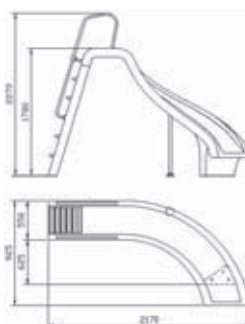

SLIDES

Curved model

Light blue Polyester and fibreglass slide. Grab rails in white painted aluminium. Fitted with water supply connection to ease sliding. Supplied with anchoring fixtures.

	Code	Standard Packaging	Standard Weight kg	Standard Volume m ³
Right curve, height 1.78 m	00088	1	83.0	2.913
Left curve, height 1.78 m	00089	1	83.0	2.913

00088 RIGHT

Straight model

Light blue Polyester and fibreglass slide. Steps in Polypropylene and fibreglass. Polished Stainless Steel handrails. Fitted with water supply connection to ease sliding. Supplied with anchoring fixtures.

	Code	Standard Packaging	Standard Weight kg	Standard Volume m ³
Height 1.30 m	00081	1	31.0	0.550
Height 1.80 m	00082	1	38.0	0.850
Height 2.00 m	00083	1	44.0	0.750

00081

00082

00083

Slides

White coloured slide made of polyester, reinforced with fibreglass. Steps in Polypropylene and fibreglass. Handrails in Stainless Steel. Supplied with water jet. Height 2 m. Fitted with anchoring fixtures.

	Code	Standard Packaging	Standard Weight kg	Standard Volume m ³
Straight	18543	1	-	3.000
Left curve	18545	1	-	3.000

- Алматы (7273)495-231
- Ангарск (3955)60-70-56
- Архангельск (8182)63-90-72
- Астрахань (8512)99-46-04
- Барнаул (3852)73-04-60
- Белгород (4722)40-23-64
- Благовещенск (4162)22-76-07
- Брянск (4832)59-03-52
- Владивосток (423)249-28-31
- Владикавказ (8672)28-90-48
- Владимир (4922)49-43-18
- Волгоград (844)278-03-48
- Вологда (8172)26-41-59
- Воронеж (473)204-51-73
- Екатеринбург (343)384-55-89