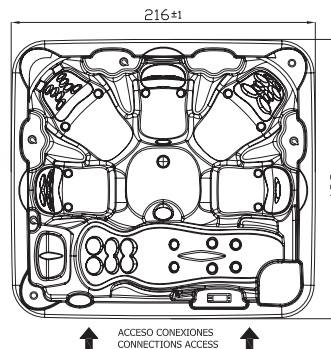

IN-GROUND RESIDENTIAL SPAS
Thalassa - Code 40768

WHITE COLOUR (44)

TECHNICAL FEATURES	Std
Size	216 x 198 x 90 cm (± 2 cm)
Jets + nozzles	21 + 16
Drainage	1
Electronic control panel	Yes
Positions (Seats / Loungers)	6 (5 / 1)
Water capacity	980 l
Empty/Full spa weight	198 Kg / 1,178 Kg
Headrests	3
Hard Cover	Optional
Chromotherapy LED light	Yes
Jet nozzle Colour	Grey
Aromatherapy	Yes
Waterfall	1
Metallic structure	Yes

This spa must be acquired with the Digital Compact 41993.

Description
Code

Light + Electronic control panel	40768SE210
Light + Electronic control panel + Hard Cover	40768SE211

 * The spa cover and the balance tank are sold separately.
Please, consult "Complements for spas" section.