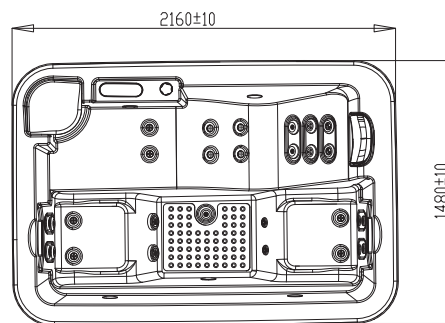

* The spa cover and the balance tank are sold separately. Please, consult "Complements for spas" section.

We reserve the right to change, wholly or partially, the features of our products and the contents of this document, without prior notice.

Алматы (7273)495-231
Ангарск (3955)60-70-56
Архангельск (8182)63-90-72
Астрахань (8512)99-46-04
Барнаул (3852)73-04-60
Белгород (4722)40-23-64
Благовещенск (4162)22-76-07
Брянск (4832)59-03-52
Владивосток (423)249-28-31
Владикавказ (8672)28-90-48
Владимир (4922)49-43-18
Волгоград (844)278-03-48
Вологда (8172)26-41-59
Воронеж (473)204-51-73
Екатеринбург (343)384-55-89

Иваново (4932)77-34-06
Ижевск (3412)26-03-58
Иркутск (395)279-98-46
Казань (843)206-01-48
Калининград (4012)72-03-81
Калуга (4842)92-23-67
Кемерово (3842)65-04-62
Киров (8332)68-02-04
Коломна (4966)23-41-49
Кострома (4942)77-07-48
Краснодар (861)203-40-90
Красноярск (391)204-63-61
Курск (4712)77-13-04
Курган (3522)50-90-47
Липецк (4742)52-20-81

Магнитогорск (3519)55-03-13
Москва (495)268-04-70
Мурманск (8152)59-64-93
Набережные Челны (8552)20-53-41
Нижний Новгород (831)429-08-12
Новокузнецк (3843)20-46-81
Ноябрьск (3496)41-32-12
Новосибирск (383)227-86-73
Омск (3812)21-46-40
Орел (4862)44-53-42
Оренбург (3532)37-68-04
Пенза (8412)22-31-16
Петрозаводск (8142)55-98-37
Псков (8112)59-10-37
Пермь (342)205-81-47

Ростов-на-Дону (863)308-18-15
Рязань (4912)46-61-64
Самара (846)206-03-16
Санкт-Петербург (812)309-46-40
Саратов (845)249-38-78
Севастополь (8692)22-31-93
Саранск (8342)22-96-24
Симферополь (3652)67-13-56
Смоленск (4812)29-41-54
Сочи (862)225-72-31
Ставрополь (8652)20-65-13
Сургут (3462)77-98-35
Сыктывкар (8212)25-95-17
Тамбов (4752)50-40-97
Тверь (4822)63-31-35

Тольятти (8482)63-91-07
Томск (3822)98-41-53
Тула (4872)33-79-87
Тюмень (3452)66-21-18
Ульяновск (8422)24-23-59
Улан-Удэ (3012)59-97-51
Уфа (347)229-48-12
Хабаровск (4212)92-98-04
Чебоксары (8352)28-53-07
Челябинск (351)202-03-61
Череповец (8202)49-02-64
Чита (3022)38-34-83
Якутск (4112)23-90-97
Ярославль (4852)69-52-93

Россия +7(495)268-04-70

Казахстан +7(7172)727-132

Киргизия +996(312)96-26-47

<https://astralpool.nt-rt.ru/> || aow@nt-rt.ru