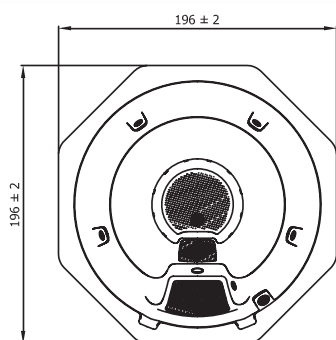

IN-GROUND RESIDENTIAL SPAS

Inca - Code 04005

WHITE COLOUR (44)

↑ ATENCIÓN! ACCESO CONEXIONES
WARNING! CONNECTION'S ACCESS ↑

TECHNICAL FEATURES	Std
Size	196 x 196 x 102/105 (± 2 cm)
Jets + nozzles	4 + 10
Sumidero	1
Pneumatic switches	2
Positions (Seats / Loungers)	6 (6 / 0)
Water capacity	815 l
Empty/Full spa weight	160 Kg / 975 Kg
Light	Yes
Metallic structure	Yes