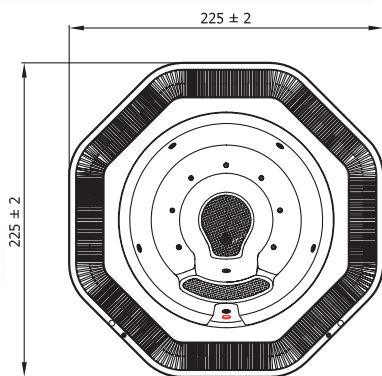

IN-GROUND OVERFLOW COMMERCIAL SPAS
Casiopea - Code 04007

BLUE MARBLE COLOUR (46)

 ↑ ATENCIÓN! ACCESO CONEXIONES
 WARNING! CONNECTION'S ACCESS ↑

TECHNICAL FEATURES	
Size	225 x 225 x 94/97 (± 2 cm)
Jets + nozzles	4 + 7
Water capacity	782 l
Empty/Full spa weight	143 Kg / 925 Kg
Positions (Seats / Loungers)	4 (4 / 0)
Packaging volume	6.38 m ³
Main drains	2
Chromotherapy LED Light	Yes
Piezoelectric switches	2
Metallic structure	Yes

Description	Code
Standard + Light	04007SE001
Standard + Light + Cover	04007SE006

* The spa cover and the balance tank are sold separately.
 Please, consult "Complements for spas" section.

Supplied with grating, drain, nozzles, blower & filter nozzles. Balance tank not included