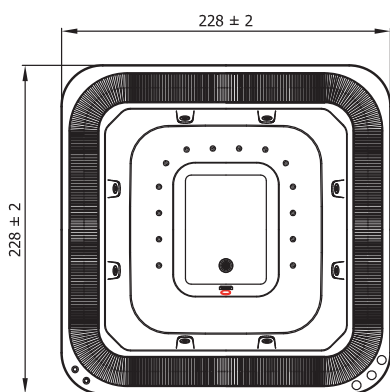

IN-GROUND OVERFLOW COMMERCIAL SPAS

Venecia - Code 05134

NAVY MARBLE COLOUR (52)

↑ ATENCIÓN! ACCESO CONEXIONES
WARNING! CONNECTION'S ACCESS ↑

TECHNICAL FEATURES	
Size	228 x 228 x 100/103 (± 2 cm)
Jets + nozzles	6 + 14
Water capacity	1200 l
Empty/Full spa weight	147 Kg / 1,347 Kg
Positions (Seats / Loungers)	7 (7 / 0)
Packaging volume	7.23 m ³
Main drains	2
Light	Yes
Piezoelectric switches	2
Metallic structure	Yes
Chromotherapy LED Light	Optional

Description	Code
Standard + Light	05134SE001
Standard + Light + Cover	05134SE006

* The spa cover and the balance tank are sold separately. Please, consult "Complements for spas" section.

Supplied with grating, drain, nozzles, blower & filter nozzles. Balance tank not included