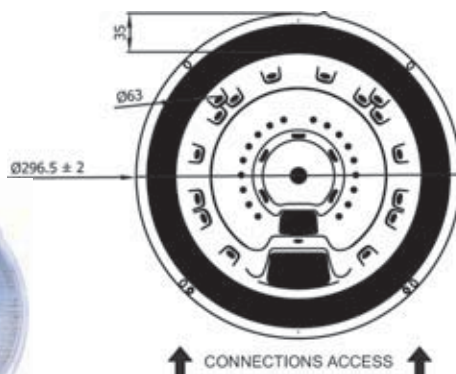

Coliseum - Code 20141

NAVY MARBLE COLOUR (52)

TECHNICAL FEATURES

Size	296.5 x 296.5 x 109/112 (± 2 cm)
Jets + nozzles	16 + 18
Water capacity	1944 l
Empty/Full spa weight	224 Kg - 2,168 Kg
Positions (Seats / Loungers)	10 (10 / 0)
Packaging volume	18.24 m ³
Main drains	5
Light	Yes
Piezoelectric switches	2
Metallic structure	Yes
Chromotherapy LED Light	Optional

Description	Code
Standard + Light	20141SE001
Standard + Light + Cover	20141SE006

* The spa cover and the balance tank are sold separately. Please, consult "Complements for spas" section.

Supplied with grating, drain, nozzles, blower & filter nozzles. Balance tank not included