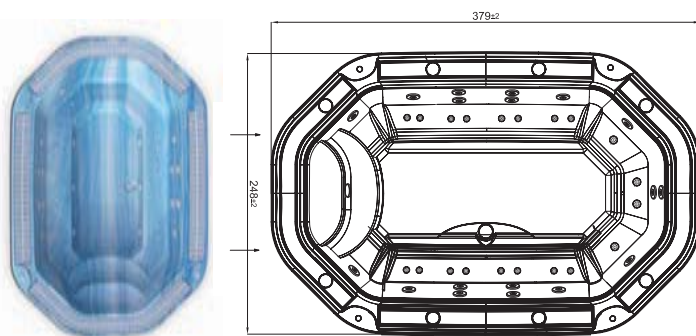

IN-GROUND OVERFLOW COMMERCIAL SPAS
Olympia - Code 26440

MARBLE BLUE COLOUR (46)

This spa is only available in colours 44 and 46.

TECHNICAL FEATURES	Std
Size	379 x 248 x 95/98 (± 2 cm)
Jets	16 + 20
Positions (Seats / Loungers)	12 (12 / 0)
Water capacity	2490 l
Empty/Full spa weight	373 Kg / 2.863 Kg
Packaging volume	18.12 m ³
Main drains	7
Light	Yes
Piezoelectric switches	2
Metallic structure	Yes
Chromotherapy LED Light	Optional

Description	Code
Standard + Light	26440SE001
Standard + Light + Cover	26440SE006

 * The spa cover and the balance tank are sold separately.
 Please, consult "Complements for spas" section.

Supplied with grating, drain, nozzles, blower & filter nozzles. Balance tank not included