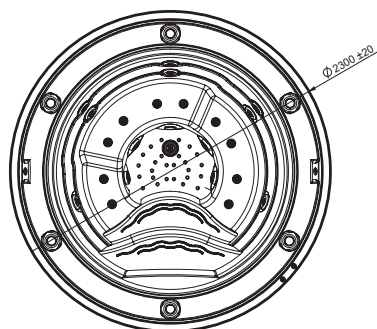

IN-GROUND OVERFLOW COMMERCIAL SPAS
Odisea 20 - Code 45709

WHITE COLOUR (44)

 CONNECTIONS ACCESS
 ACCESO CONEXIONES

TECHNICAL FEATURES	
Size	Ø230 x 107 / 110 (±2cm)
Jets + nozzles	8 + 10
Water capacity	1.120 l
Empty/Full spa weight	156 Kg / 1.276 Kg
Positions (Seats / Loungers)	5 (5 / 0)
Packaging volume	8,06 m ³
Main drains	3
Light	Yes
Piezoelectric switches	2
Metallic structure	Yes
Chromotherapy LED Light	Optional