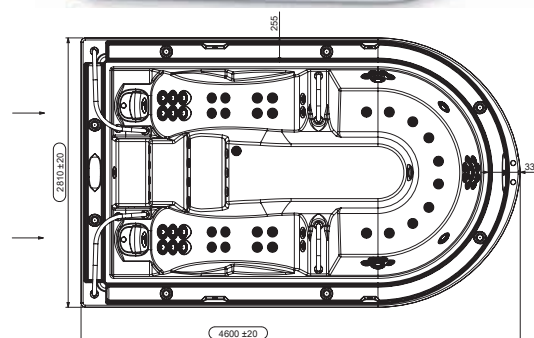

Алматы (7273)495-231
Ангарск (3955)60-70-56
Архангельск (8182)63-90-72
Астрахань (8512)99-46-04
Барнаул (3852)73-04-60
Белгород (4722)40-23-64
Благовещенск (4162)22-76-07
Брянск (4832)59-03-52
Владивосток (423)249-28-31
Владикавказ (8672)28-90-48
Владимир (4922)49-43-18
Волгоград (844)278-03-48
Вологда (8172)26-41-59
Воронеж (473)204-51-73
Екатеринбург (343)384-55-89

Иваново (4932)77-34-06
Ижевск (3412)26-03-58
Иркутск (395)279-98-46
Казань (843)206-01-48
Калининград (4012)72-03-81
Калуга (4842)92-23-67
Кемерово (3842)65-04-62
Киров (8332)68-02-04
Коломна (4966)23-41-49
Кострома (4942)77-07-48
Краснодар (861)203-40-90
Красноярск (391)204-63-61
Курск (4712)77-13-04
Курган (3522)50-90-47
Липецк (4742)52-20-81

Магнитогорск (3519)55-03-13
Москва (495)268-04-70
Мурманск (8152)59-64-93
Набережные Челны (8552)20-53-41
Нижний Новгород (831)429-08-12
Новокузнецк (3843)20-46-81
Новый Уренгой (3496)41-32-12
Новосибирск (383)227-86-73
Омск (3812)21-46-40
Орел (4862)44-53-42
Оренбург (3532)37-68-04
Пенза (8412)22-31-16
Петрозаводск (8142)55-98-37
Псков (8112)59-10-37
Пермь (342)205-81-47

Ростов-на-Дону (863)308-18-15
Рязань (4912)46-61-64
Самара (846)206-03-16
Санкт-Петербург (812)309-46-40
Саратов (845)249-38-78
Севастополь (8692)22-31-93
Саранск (8342)22-96-24
Симферополь (3652)67-13-56
Смоленск (4812)29-41-54
Сочи (862)225-72-31
Ставрополь (8652)20-65-13
Сургут (3462)77-98-35
Сыктывкар (8212)25-95-17
Тамбов (4752)50-40-97
Тверь (4822)63-31-35

Тольятти (8482)63-91-07
Томск (3822)98-41-53
Тула (4872)33-79-87
Тюмень (3452)66-21-18
Ульяновск (8422)24-23-59
Улан-Удэ (3012)59-97-51
Уфа (347)229-48-12
Хабаровск (4212)92-98-04
Чебоксары (8352)28-53-07
Челябинск (351)202-03-61
Череповец (8202)49-02-64
Чита (3022)38-34-83
Якутск (4112)23-90-97
Ярославль (4852)69-52-93

Россия +7(495)268-04-70

Казахстан +7(7172)727-132

Киргизия +996(312)96-26-47