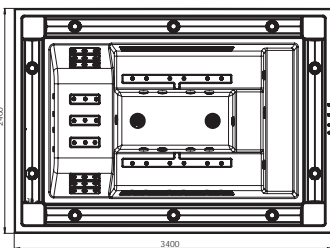

Description	Code
Tokyo 70 + Light	53990SE315
Tokyo 70 + Light + Hard Cover	53990SE316
Tokyo 70 Plus + Light + Waterfall	53993SE315
Tokyo 70 Plus + Light + Waterfall + Hard Cover	53993SE316